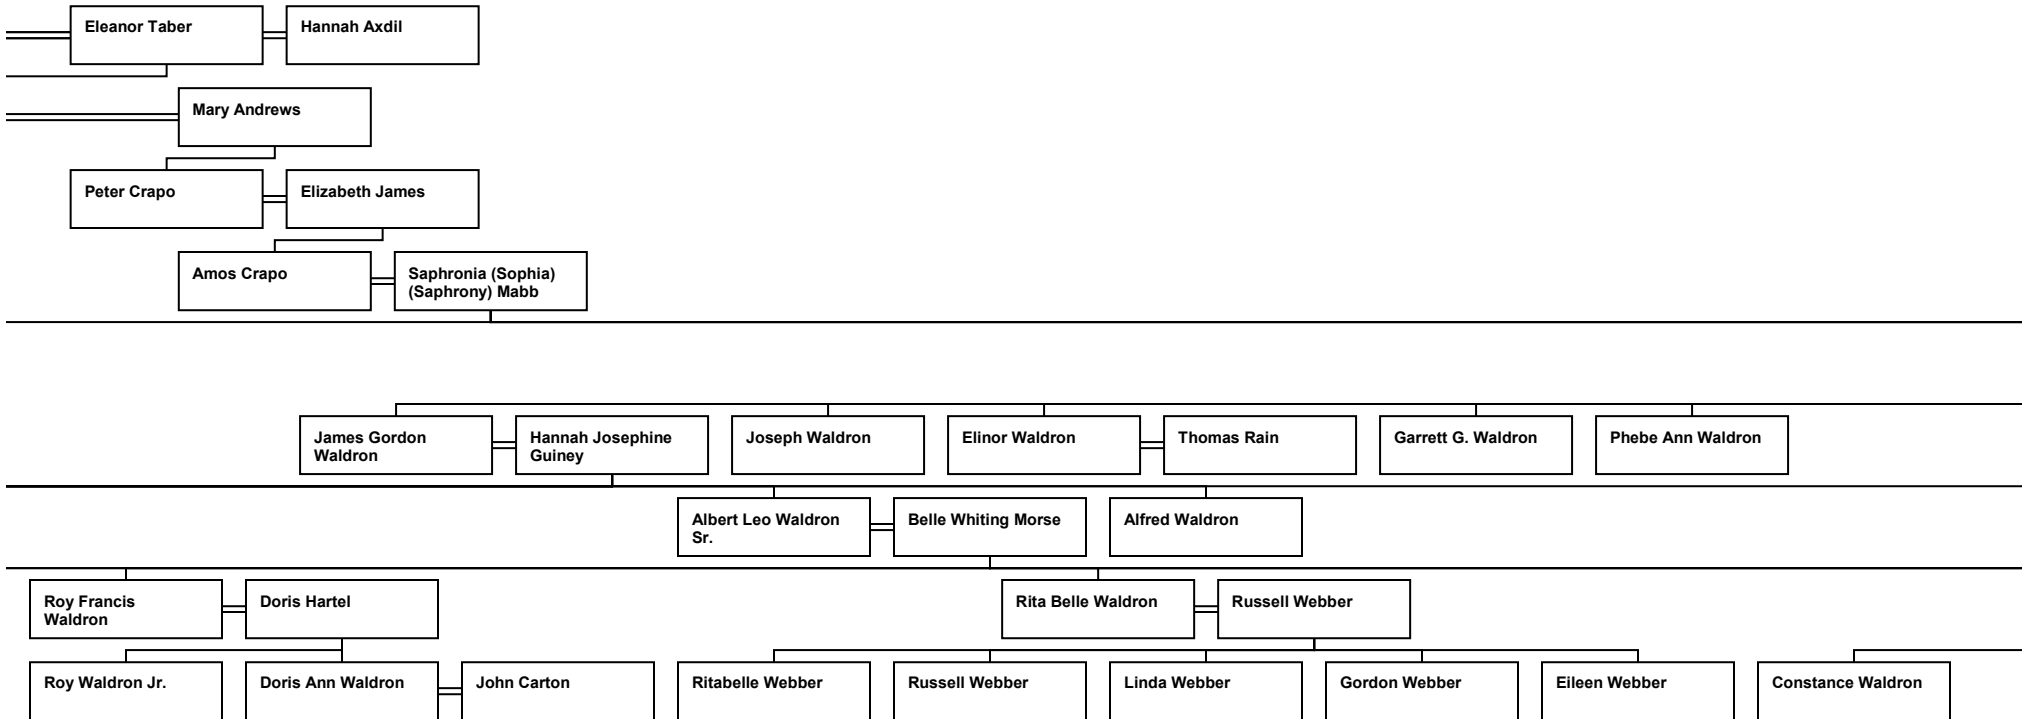

Gallagher

Cornelius Garry Waldron

Grace Gallagher

James Gallagher

Hourglass Chart for Peter Pierre Crapo

Amy Ann Malby

James Waldron